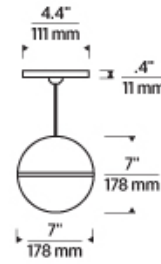

Note. Note. MP includes 4" Round Flush Canopy.
Aged Brass is not available for Two-Circuit Monorail.

700 _____ AKV _____

JOB NAME _____

NOTES _____

SPECIFICATIONS

PRIMARY MATERIAL	Aluminum
SHADE MATERIAL	Acrylic
NET WEIGHT	4 lbs
HEIGHT	7in
WIDTH	7in
LENGTH	7in
UP LIGHT / DOWN LIGHT / BOTH?	
WET LISTED	
DAMP LISTED	
DRY LISTED	Yes
MIN. HANGING HEIGHT	13.5in
MAX HANGING HEIGHT	79.5in
SLOPED CEILING ADAPTABLE?	Yes 45° Max
GENERAL LISTING	ETL Listed
INCLUDES	